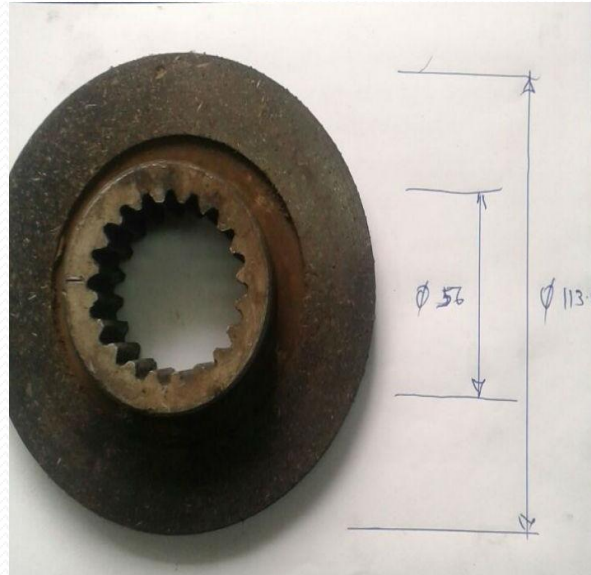

BRAKE LINERS