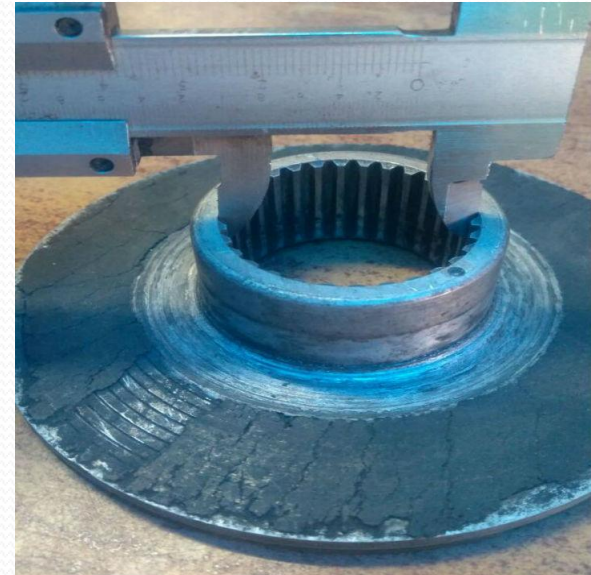

BRAKE LINERS